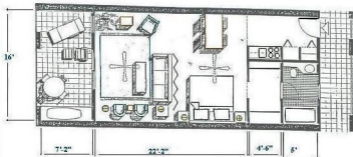

the Dutch Village

Resort Layout from the early years of Dutch Village.
 Courtesy of Dvd Resorts. --daka630

Studio Deluxe

Sleeping accommodations for four.
Sun Terrace
Kitchen

BIVI BWTCH VILLAGE UNIT LAYOUT COURTESY OF BIVI RESORTS. --daka630

DIVI DUTCH VILLAGE 1BR FLOORPLAN

**A 1BR Deluxe
Can accommodate four guests,
Has a Separate Dining Area,
Kitchenette,
and a Sun Terrace or Balcony**

Divi Dutch Village Unit Layout Courtesy of Divi Resorts ~daka630

Upper Level

Master Bedroom
Private Bath
Guest Bedroom
with private bath
and kitchenette

12' 4"

TWO BEDROOM TOWNHOUSE

Sleeps Six

Lower Level

Living Room
Dining Area
Kitchen
Half-Bath
Sun Balcony