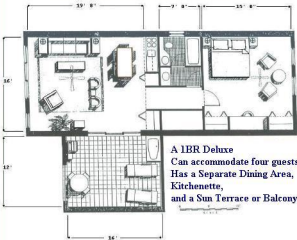

the Dutch Village

Resort Layout from the early years of Dutch Village.
 Courtesy of Dvd Resorts. --daka630

Studio Deluxe

Sleeping accommodations for four.
Sun Terrace
Kitchen

BIVI BWTCH VILLAGE UNIT LAYOUT COURTESY OF BIVI RESORTS. --daka630

DIVI DUTCH VILLAGE 1BR FLOORPLAN

**A 1BR Deluxe
Can accommodate four guests,
Has a Separate Dining Area,
Kitchenette,
and a Sun Terrace or Balcony**

Divi Dutch Village Unit Layout Courtesy of Divi Resorts ~daka630

Upper Level

Master Bedroom
Private Bath
Guest Bedroom
with private bath
and kitchenette

12' 4"

TWO BEDROOM TOWNHOUSE

Sleeps Six

Lower Level

Living Room
Dining Area
Kitchen
Half-Bath
Sun Balcony